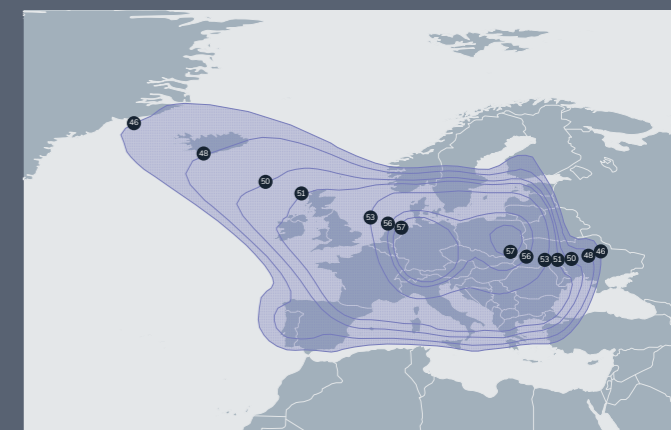

Our primary network hubs are strategically positioned in Oslo, Copenhagen, Stockholm, Helsinki, London, Frankfurt and Amsterdam.

THOR 10-02 Spot 1 Ku-band (Europe) 1° West  
Downlink EIRP (dBW)

E7B Ku-band (Europe A) 7° East  
Downlink EIRP (dBW)

E10B Widebeam Ku-band 10° East  
Downlink EIRP (dBW)

Astra 2F Widebeam Ku-band (Europe) 28.2° East  
Downlink EIRP (dBW)

Astra 3B Widebeam Ku-band (Europe) 23.5° East  
Downlink EIRP (dBW)

**SPACE  
NORWAY**

Space  
for More

For business inquiries,  
please scan the QR code  
to contact us.

[spacenorway.com](https://spacenorway.com)