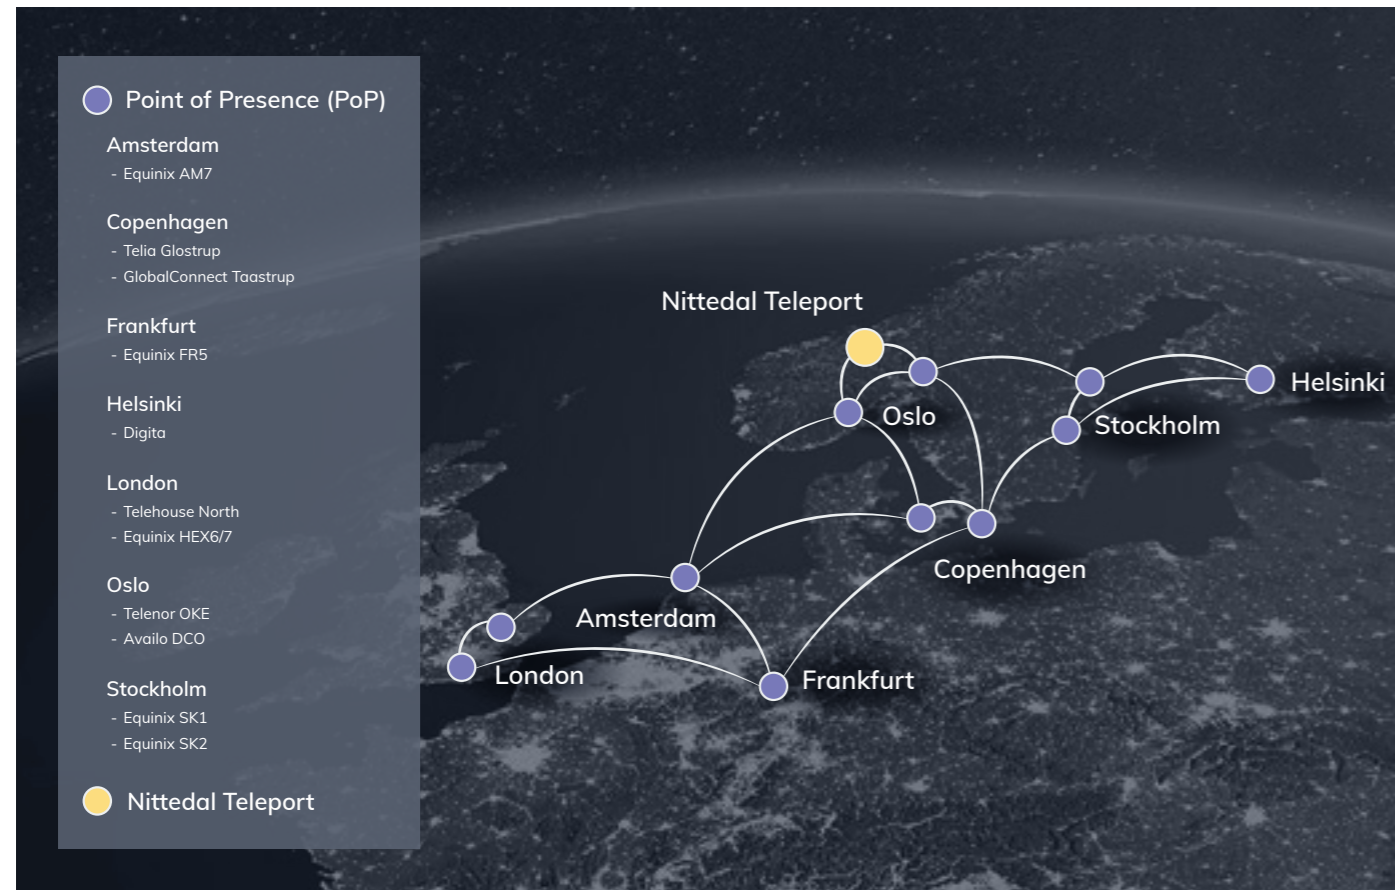

# Euro-Fibre

Connecting key European hubs.

Euro-Fibre, our terrestrial network, is designed to provide scalable and resilient solutions for media distribution and data communications.

It serves as a flexible and secure conduit, ensuring seamless integration of terrestrial and satellite-based services. This network offers easy routing and secure transfer of media content.

Our primary network hubs are strategically positioned in Oslo, Copenhagen, Stockholm, Helsinki, London, Frankfurt and Amsterdam.