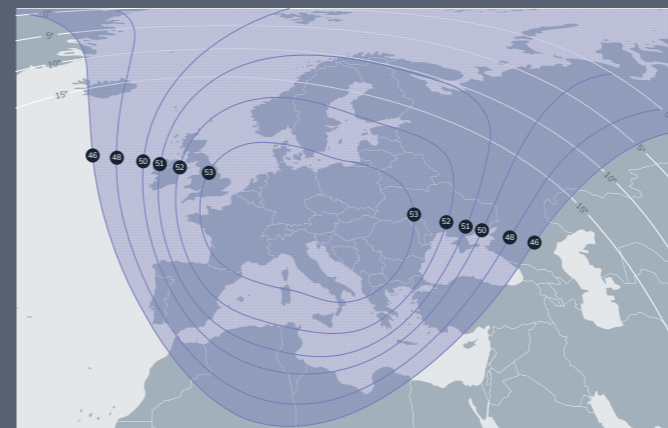

Our primary network hubs are strategically positioned in Oslo, Copenhagen, Stockholm, Helsinki, London, Frankfurt and Amsterdam.

# Our coverage: Broadcasting

Positioned at 1° West, our THOR satellite fleet provides exceptional coverage and dependable connectivity, extending media networks outreach across the video neighbourhoods in the Nordics and Eastern and Central Europe.

THOR 10-02 Spot 1 Ku-band (Europe) 1° West  
Downlink EIRP (dBW)

E7B Ku-band (Europe A) 7° East  
Downlink EIRP (dBW)

E10B Widebeam Ku-band 10° East  
Downlink EIRP (dBW)

Astra 2F Widebeam Ku-band (Europe) 28.2° East  
Downlink EIRP (dBW)