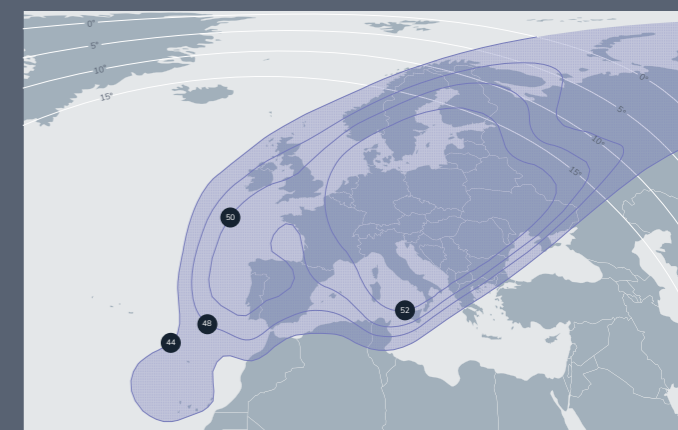

Our primary network hubs are strategically positioned in Oslo, Copenhagen, Stockholm, Helsinki, London, Frankfurt and Amsterdam.

# Our coverage: Broadcasting

Positioned at 1° West, our THOR satellite fleet provides exceptional coverage and dependable connectivity, extending media networks outreach across the video neighbourhoods in the Nordics and Eastern and Central Europe.

THOR 5 T1 Ku

THOR 5 T2 Ku

THOR 6 K1 Ku

THOR 6 K2 Ku

THOR 7 Ku