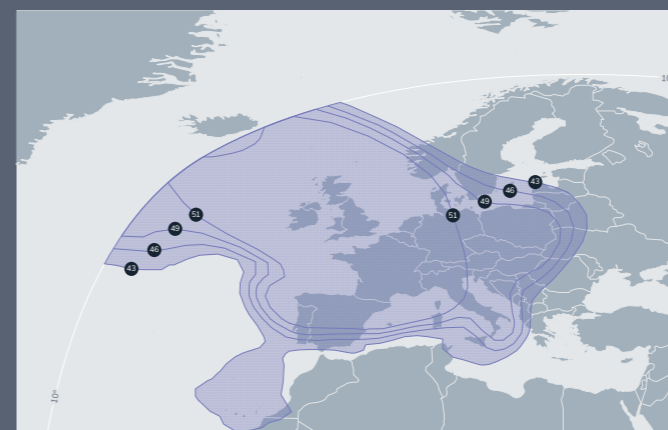

THOR 10-02 Spot 1 Ku-band (Europe) 1° West  
Downlink EIRP (dBW)

E7B Ku-band (Europe A) 7° East  
Downlink EIRP (dBW)

E10B Widebeam Ku-band 10° East  
Downlink EIRP (dBW)

Astra 2F Widebeam Ku-band (Europe) 28.2° East  
Downlink EIRP (dBW)

Astra 3B Widebeam Ku-band (Europe) 23.5° East  
Downlink EIRP (dBW)

**SPACE  
NORWAY**

Space  
for More

For business inquiries,  
please scan the QR code  
to contact us.

[spacenorway.com](https://spacenorway.com)