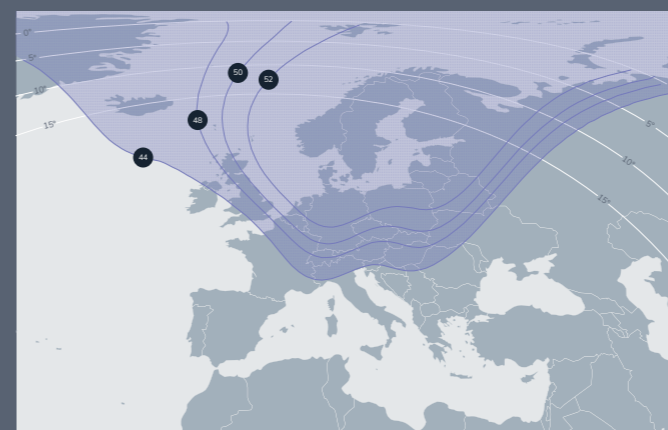

Our coverage: Broadcasting

Positioned at 1° West, our THOR satellite fleet provides exceptional coverage and dependable connectivity, extending media networks outreach across the video neighbourhoods in the Nordics and Eastern and Central Europe.

THOR 6 K1 Ku