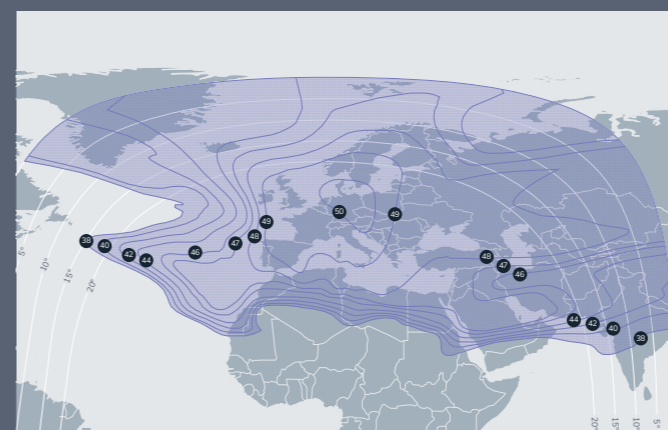

Our primary network hubs are strategically positioned in Oslo, Copenhagen, Stockholm, Helsinki, London, Frankfurt and Amsterdam.

# Our coverage: Occasional Use

Through our THOR 10-02 satellite and in partnership with leading satellite operators, such as SES, Eutelsat, Intelsat, Telesat, Hispasat and AsiaSat, we provide global Occasional Broadcasting services for transmission of any event.

THOR 10-02 Spot 1 Ku-band (Europe) 1° West  
Downlink EIRP (dBW)

E7B Ku-band (Europe A) 7° East  
Downlink EIRP (dBW)

E10B Widebeam Ku-band 10° East  
Downlink EIRP (dBW)

Astra 2F Widebeam Ku-band (Europe) 28.2° East  
Downlink EIRP (dBW)

Astra 3B Widebeam Ku-band (Europe) 23.5° East  
Downlink EIRP (dBW)

**SPACE  
NORWAY**

Space  
for More

For business inquiries,  
please scan the QR code  
to contact us.

[spacenorway.com](https://spacenorway.com)