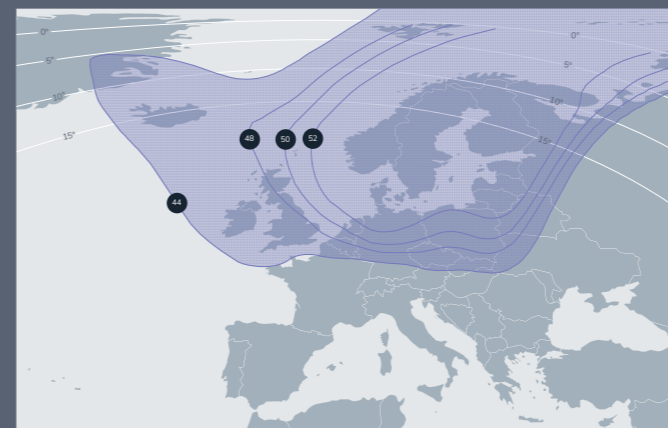

Our coverage: Broadcasting

Positioned at 1° West, our THOR satellite fleet provides exceptional coverage and dependable connectivity, extending media networks outreach across the video neighbourhoods in the Nordics and Eastern and Central Europe.

THOR 5 T1 Ku