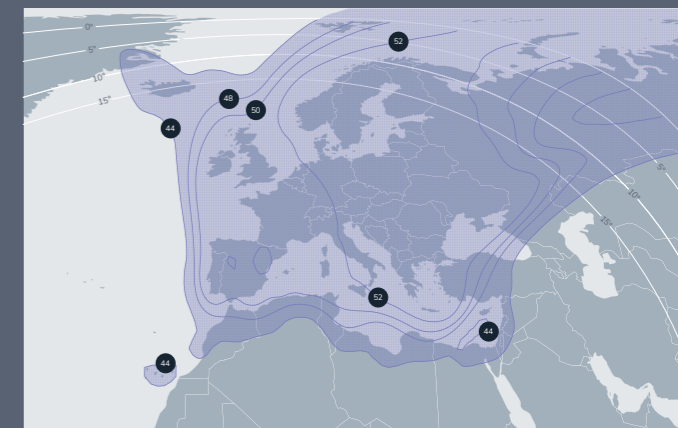

Our coverage: Broadcasting

Positioned at 1° West, our THOR satellite fleet provides exceptional coverage and dependable connectivity, extending media networks outreach across the video neighbourhoods in the Nordics and Eastern and Central Europe.

THOR 5 T2 Ku