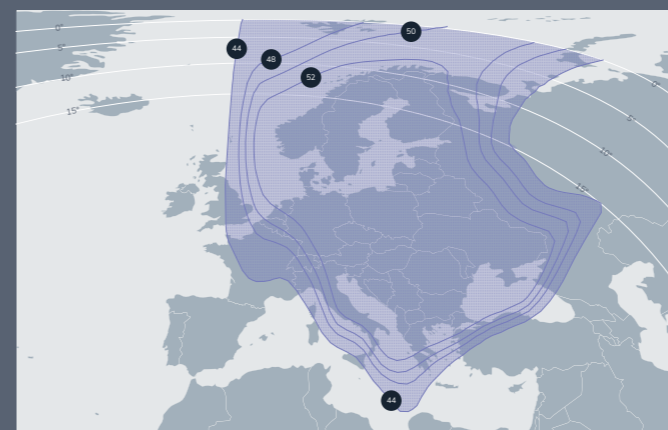

Our primary network hubs are strategically positioned in Oslo, Copenhagen, Stockholm, Helsinki, London, Frankfurt and Amsterdam.

# Our coverage: Broadcasting

Positioned at 1° West, our THOR satellite fleet provides exceptional coverage and dependable connectivity, extending media networks outreach across the video neighbourhoods in the Nordics and Eastern and Central Europe.

THOR 5 T1 Ku

THOR 5 T2 Ku

THOR 6 K1 Ku

THOR 6 K2 Ku

THOR 7 Ku