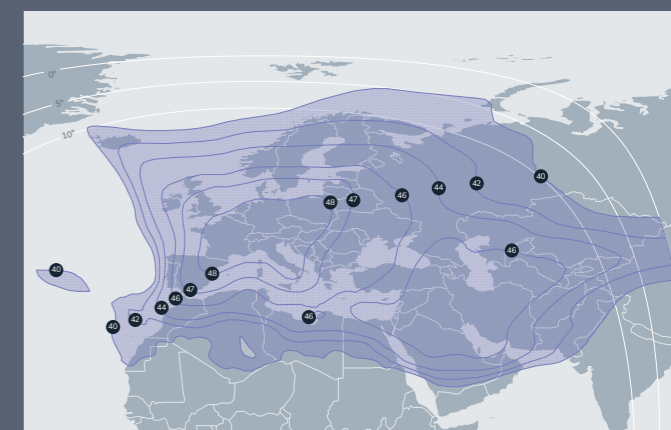

Our primary network hubs are strategically positioned in Oslo, Copenhagen, Stockholm, Helsinki, London, Frankfurt and Amsterdam.

# Our coverage: Occasional Use

Through our THOR 10-02 satellite and in partnership with leading satellite operators, such as SES, Eutelsat, Intelsat, Telesat, Hispasat and AsiaSat, we provide global Occasional Broadcasting services for transmission of any event.

THOR 10-02 Spot 1 Ku-band (Europe) 1° West  
Downlink EIRP (dBW)

E7B Ku-band (Europe A) 7° East  
Downlink EIRP (dBW)

E10B Widebeam Ku-band 10° East  
Downlink EIRP (dBW)

Astra 2F Widebeam Ku-band (Europe) 28.2° East  
Downlink EIRP (dBW)

Astra 3B Widebeam Ku-band (Europe) 23.5° East  
Downlink EIRP (dBW)

**SPACE  
NORWAY**

Space  
for More

For business inquiries,  
please scan the QR code  
to contact us.

[spacenorway.com](https://spacenorway.com)